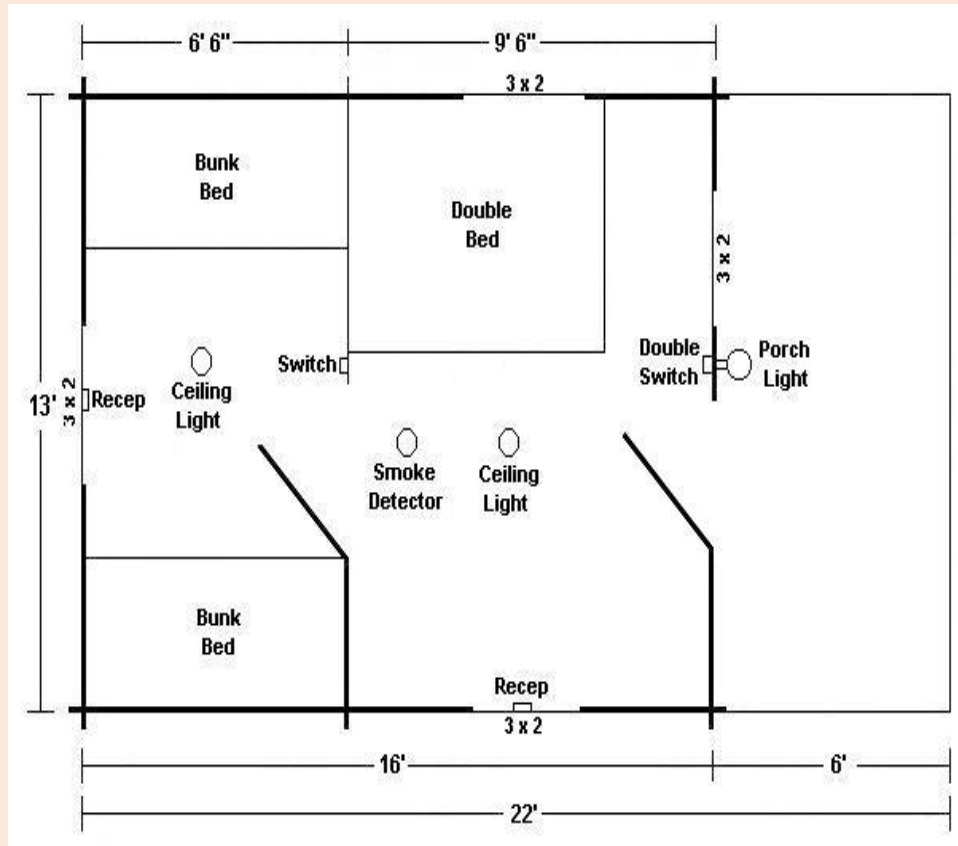

Avalon Campground

2 Room Camping Cabin Maximum occupancy 6

Smoking and pets are not permitted in our Cabin Rentals

Our Log Cabins are set on spacious shady campsites with water, electric, and cable hook-ups.