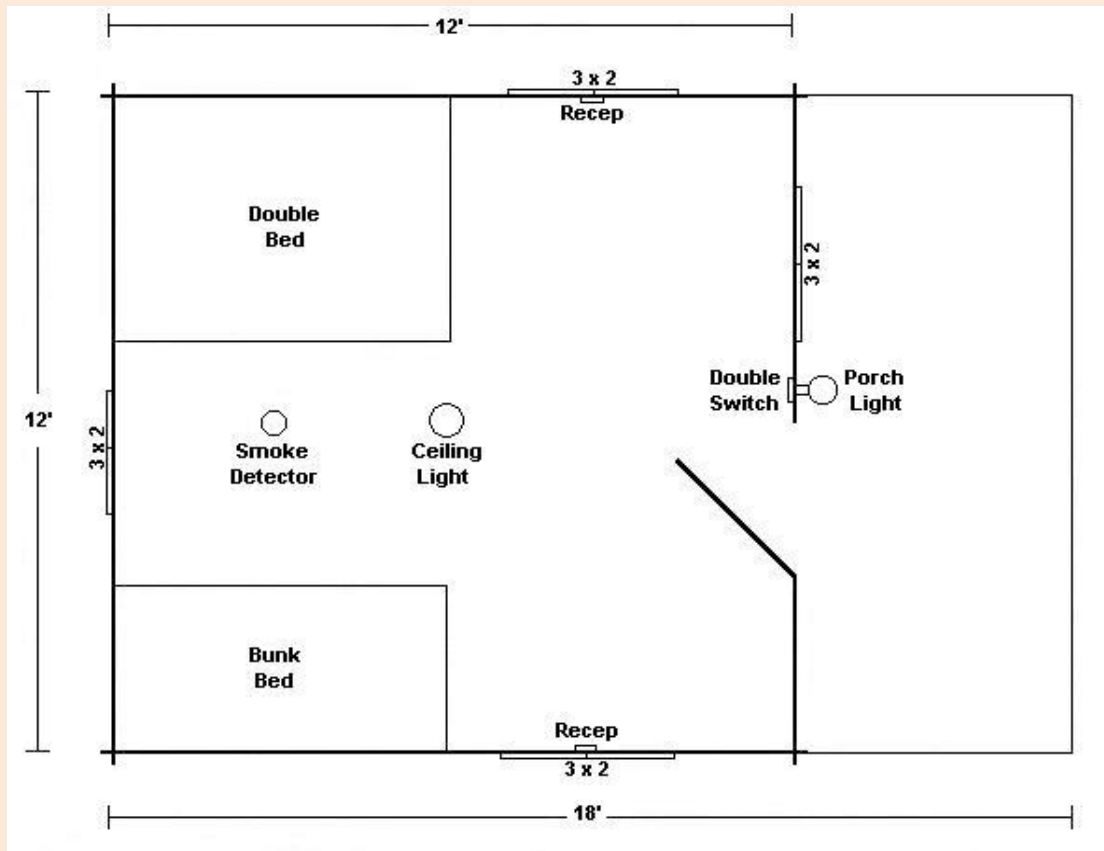

Avalon Campground

1 Room Camping Cabin
Maximum occupancy 4

Smoking and pets are not permitted in our Cabin Rentals

Our Log Cabins are set on spacious shady campsites with water, electric, and cable hook-ups.